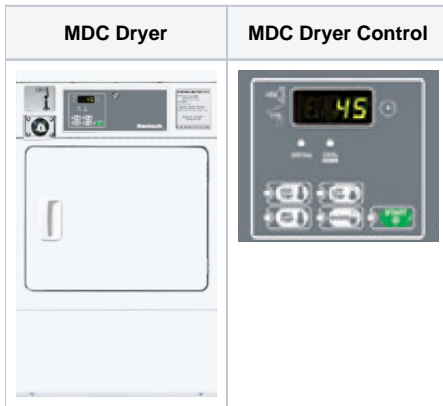

Alliance MDC Controlled Small Dryers

Overview

The MDC control is available on both Huebsch and Speed Queen small dryers.

The MDC controlled small dryer is no longer available from Alliance Laundry Systems

Images

Model Numbers

- HFEX07
- HFGX09
- SFEX07
- SFGX09

Special Notes

- No special notes

Functionality

The following list describes the functionality that CCI FasCard reader has with control...

- **Top Off Pricing**
  - The MDC Dryer control supports two pricing options
    - Cold Start - Price to start dryer not running
    - Top Off - Price to add time to dryer in use
- **Cycle Configuration**
  - The ability to configure the following options...
    - Cycle Time
      - Set in minutes 1-99
    - Top Off Time
      - Set in minutes 1-99
    - High Temperature
      - Set in degrees F 100-160
      - No Heat
    - Medium Temperature
      - Set in degrees F 100-160
      - No Heat
    - Low Temperature
      - Set in degrees F 100-160
      - No Heat
    - Delicate Temperature
      - Set in degrees F 100-160
      - No Heat
    - Default Cycle
      - High Temperature
      - Medium Temperature
      - Low Temperature